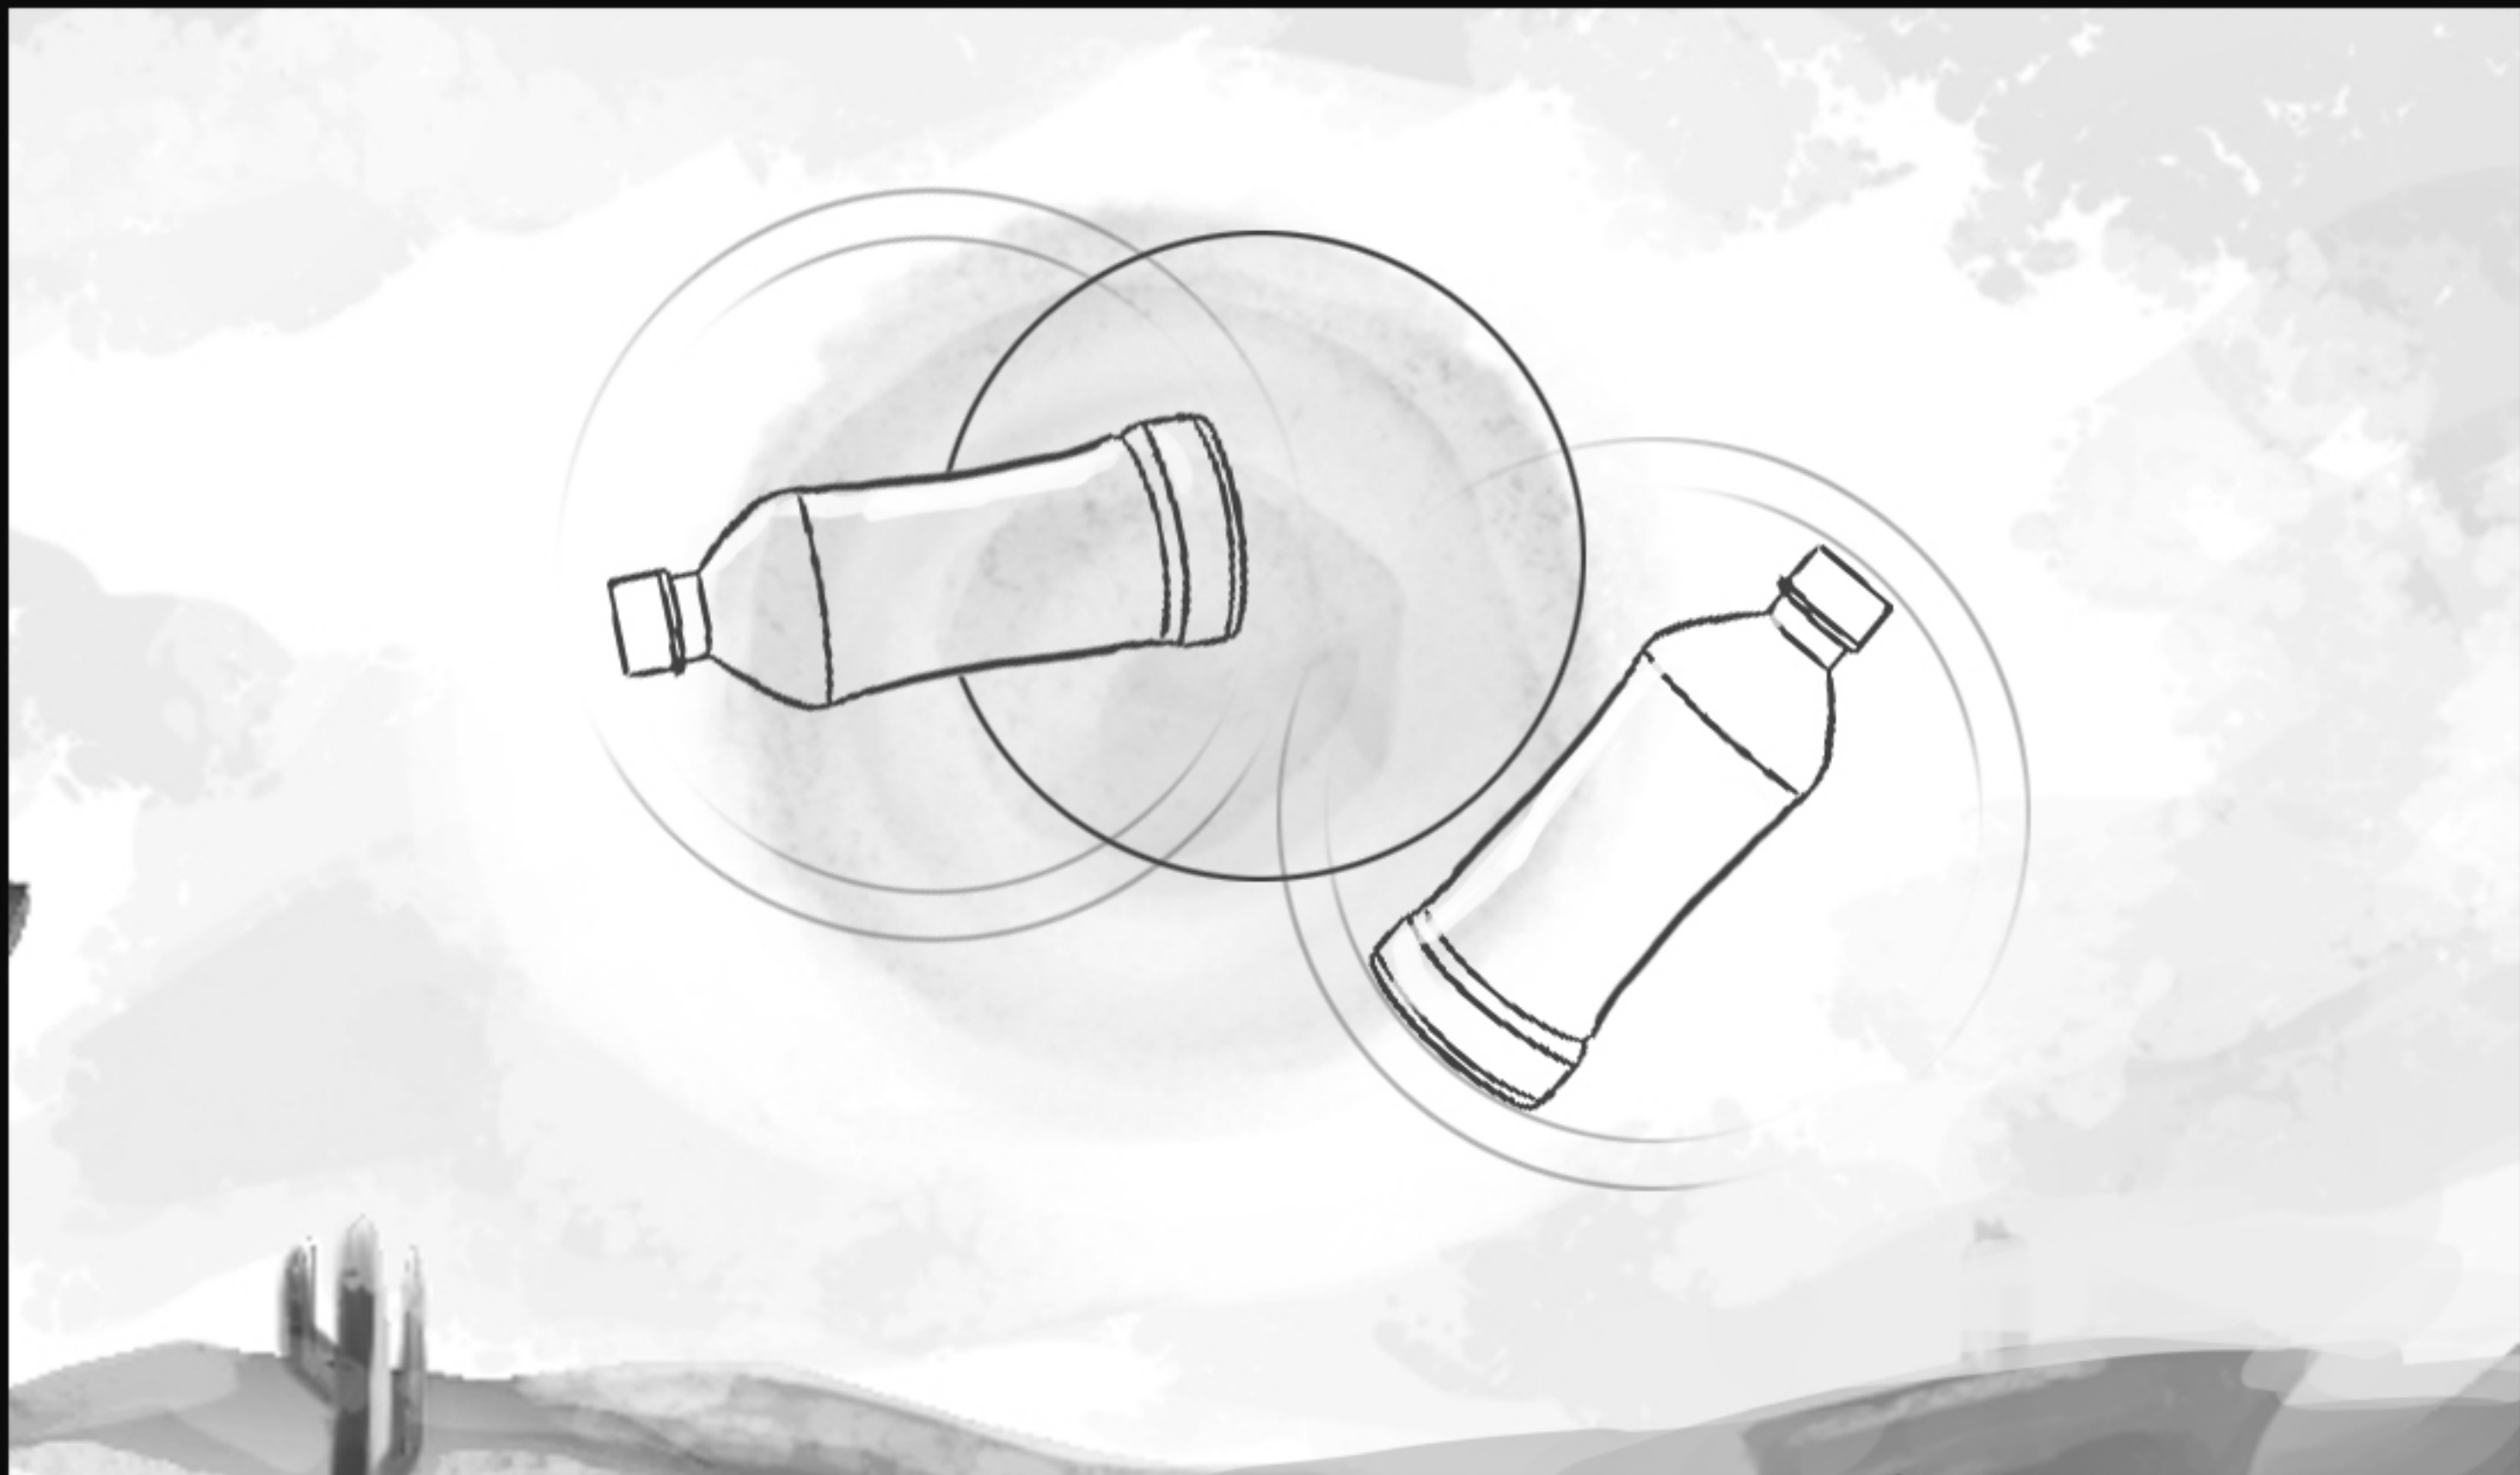

Fade in to an empty deserted road across the highway. Time, mid afternoon (Wide)

Lead frog enters the frame tired..

Frog finds the dispenser and smiles quirkily(Close)

A static close shot on the soft drink dispense. Three rows of drinks Close on Frog holding the first drink.

Happy face.

A 2D version of himself pops up

Static shot Bottle is in air and leaves the frame. Sun glows even harsher. (Mid)