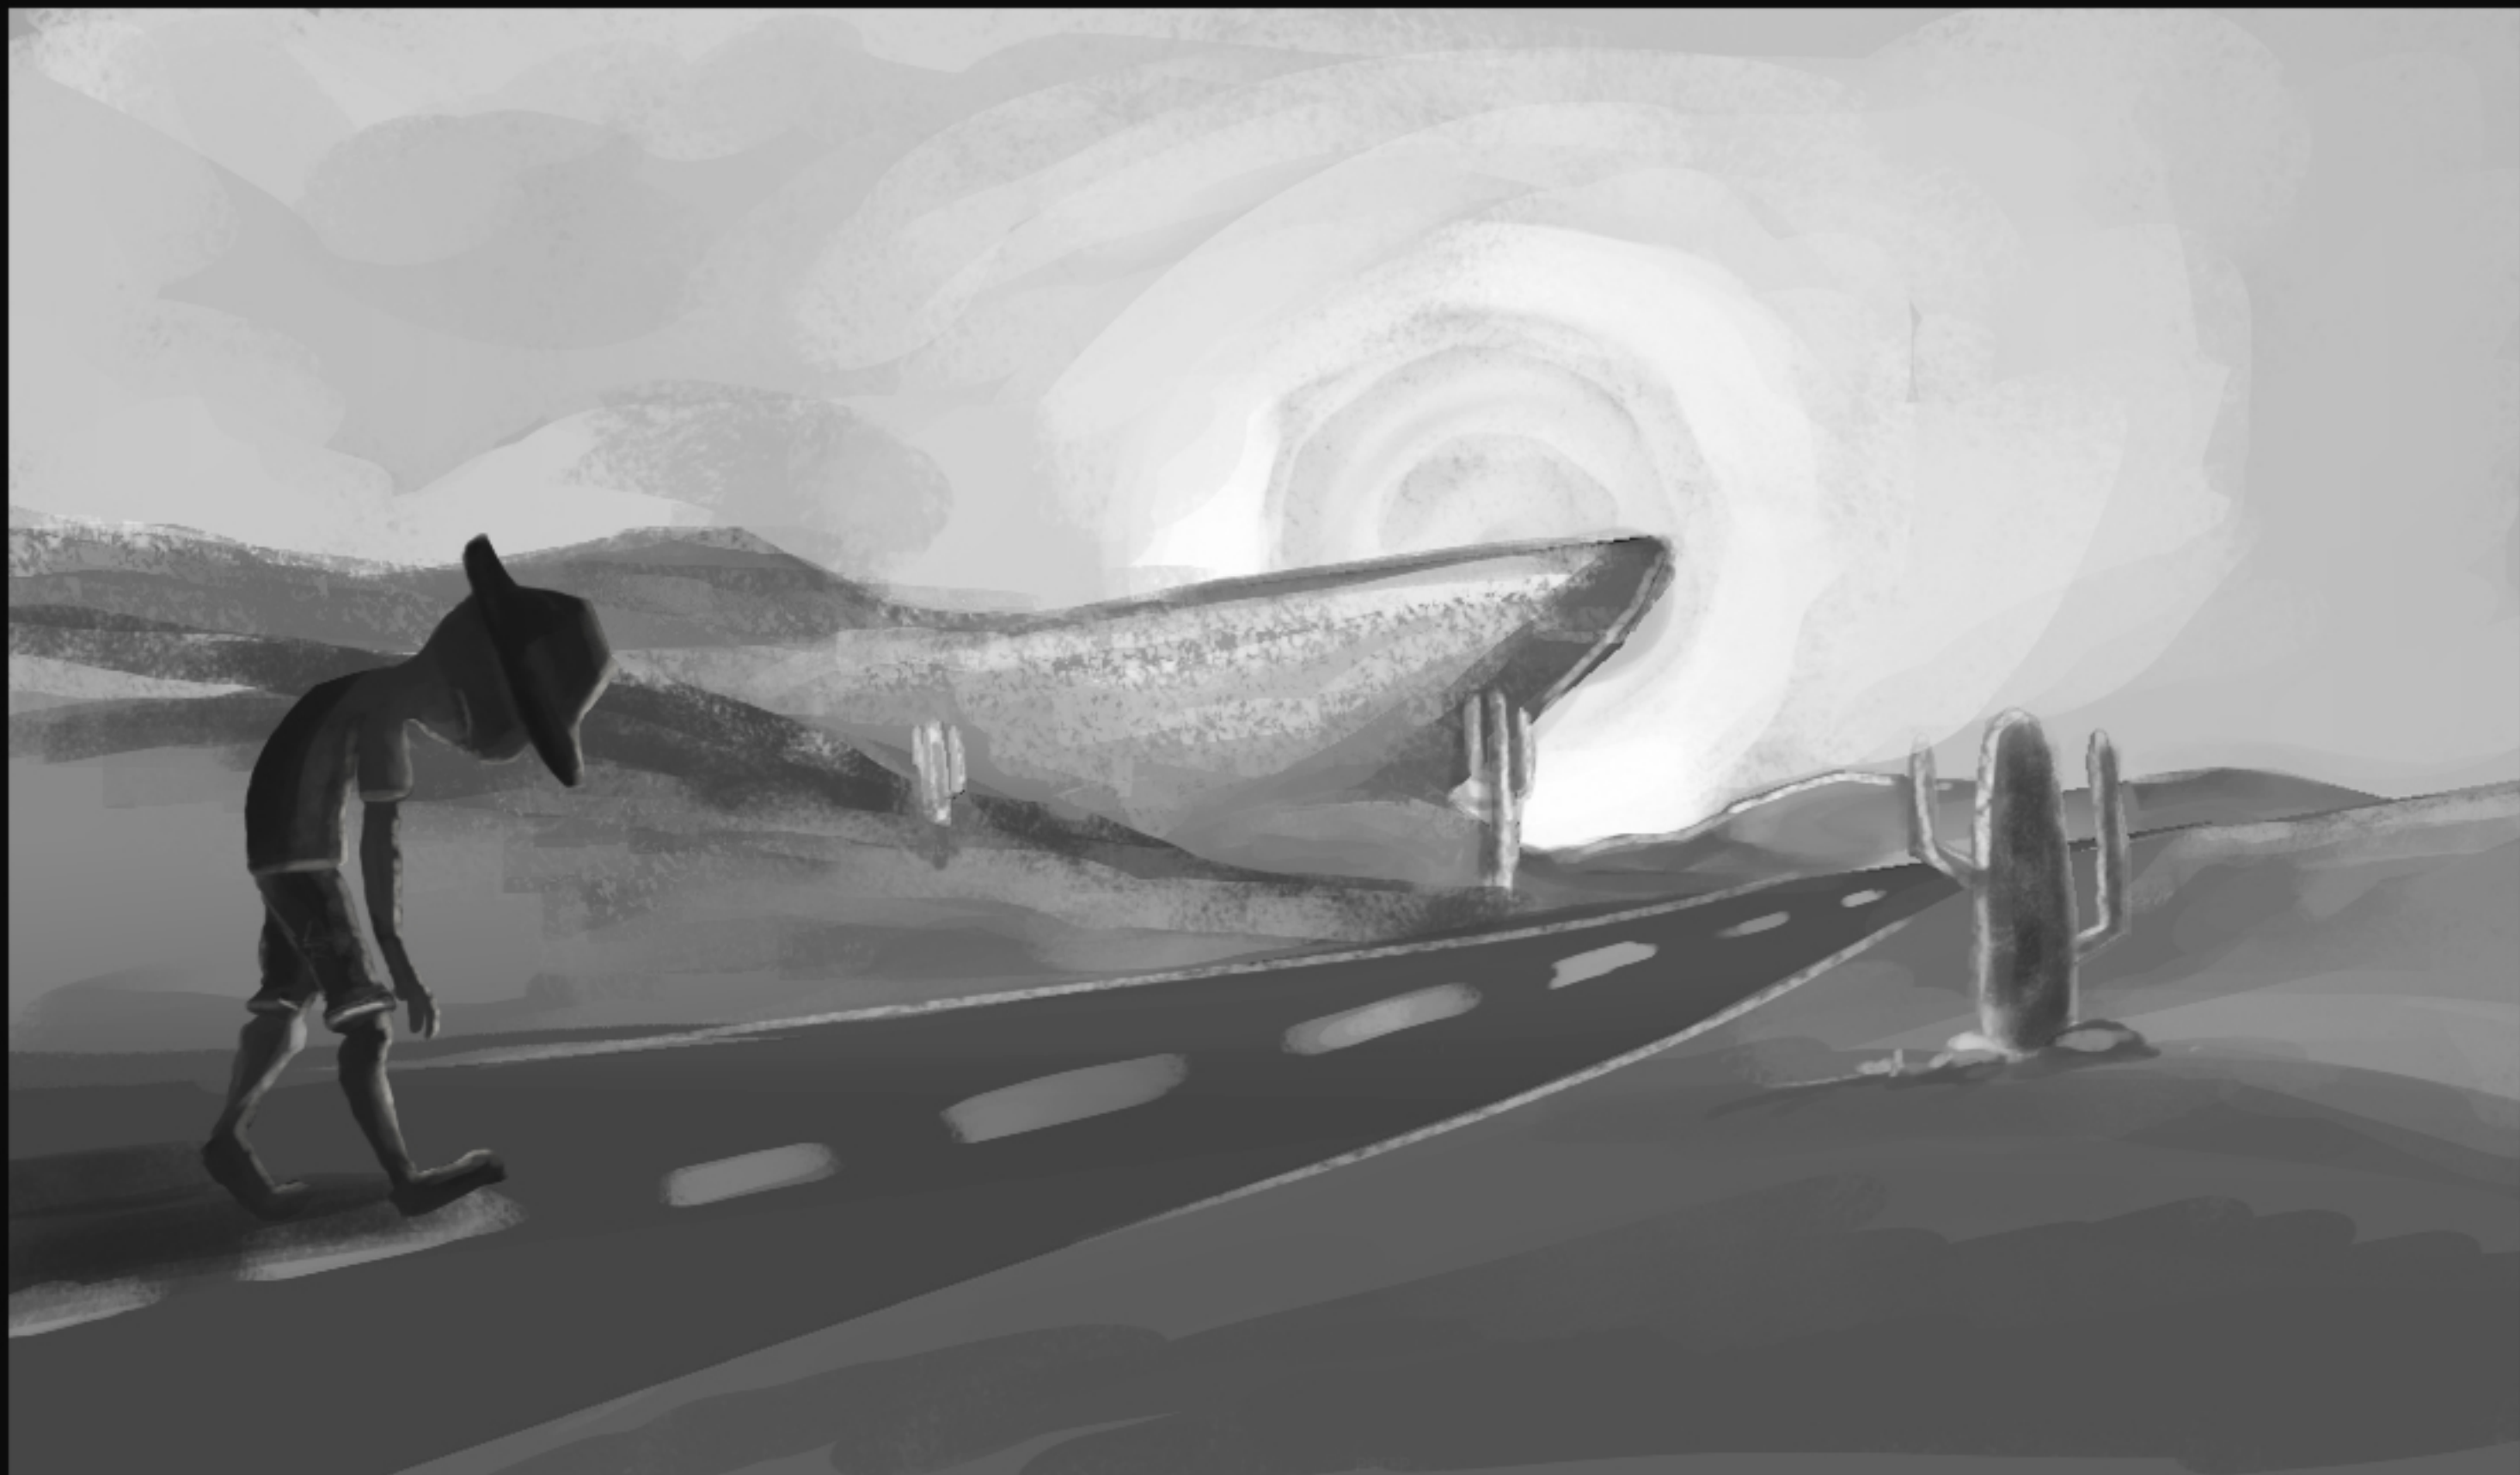

Fade in to an empty deserted road across the highway. Time, mid afternoon (Wide)

Lead frog enters the frame tired..

Frog finds the dispenser and smiles quirkily(Close)

A static close shot on the soft drink dispense. Three rows of drinks Close on Frog holding the first drink.

Happy face.

A 2D version of himself pops up

Static shot Bottle is in air and leaves the frame. Sun glows even harsher. (Mid)